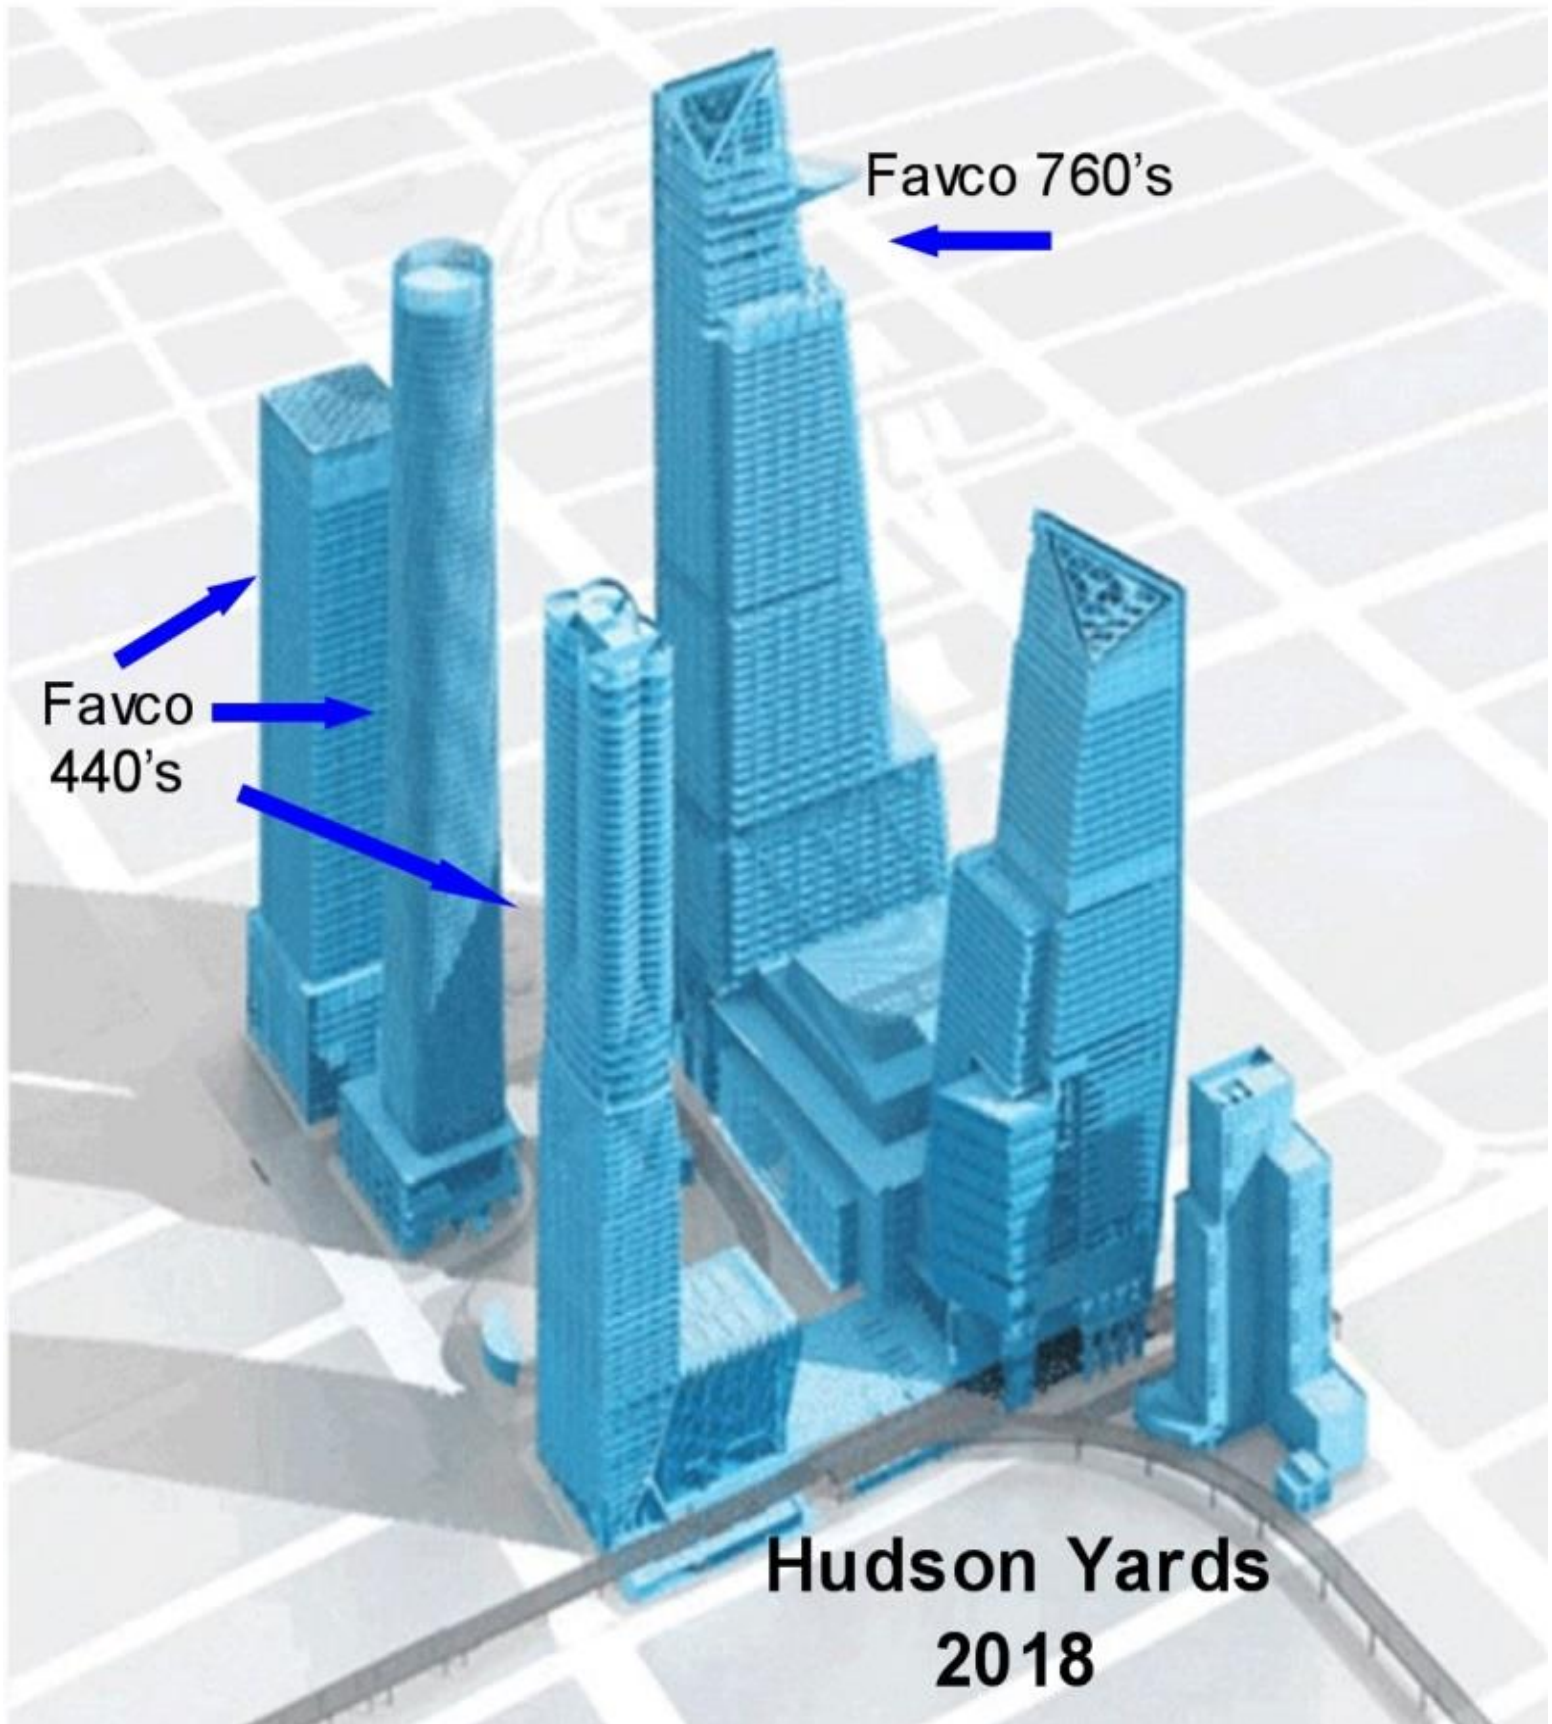

Midtown Super Towers 2014-2016

Potain MR415
Favco 220
Favco 760

1396 feet

Potain MR418
Potain MR295
1428 feet

Favco 440

1005 feet

Favco 440
1775 feet

Favco 440
Favco 220
Favco 760

920 feet

Favco 760's

Favco
440's

Hudson Yards
2018

TALLEST BUILDINGS 2015

9 OUT OF 10 ARE NOW LOCATED IN ASIA

FAVCO TOWER CRANE PROJECTS (*)

BY 2019 ALL 10 OF THE WORLDS TALLEST BUILDINGS WILL BE IN ASIA