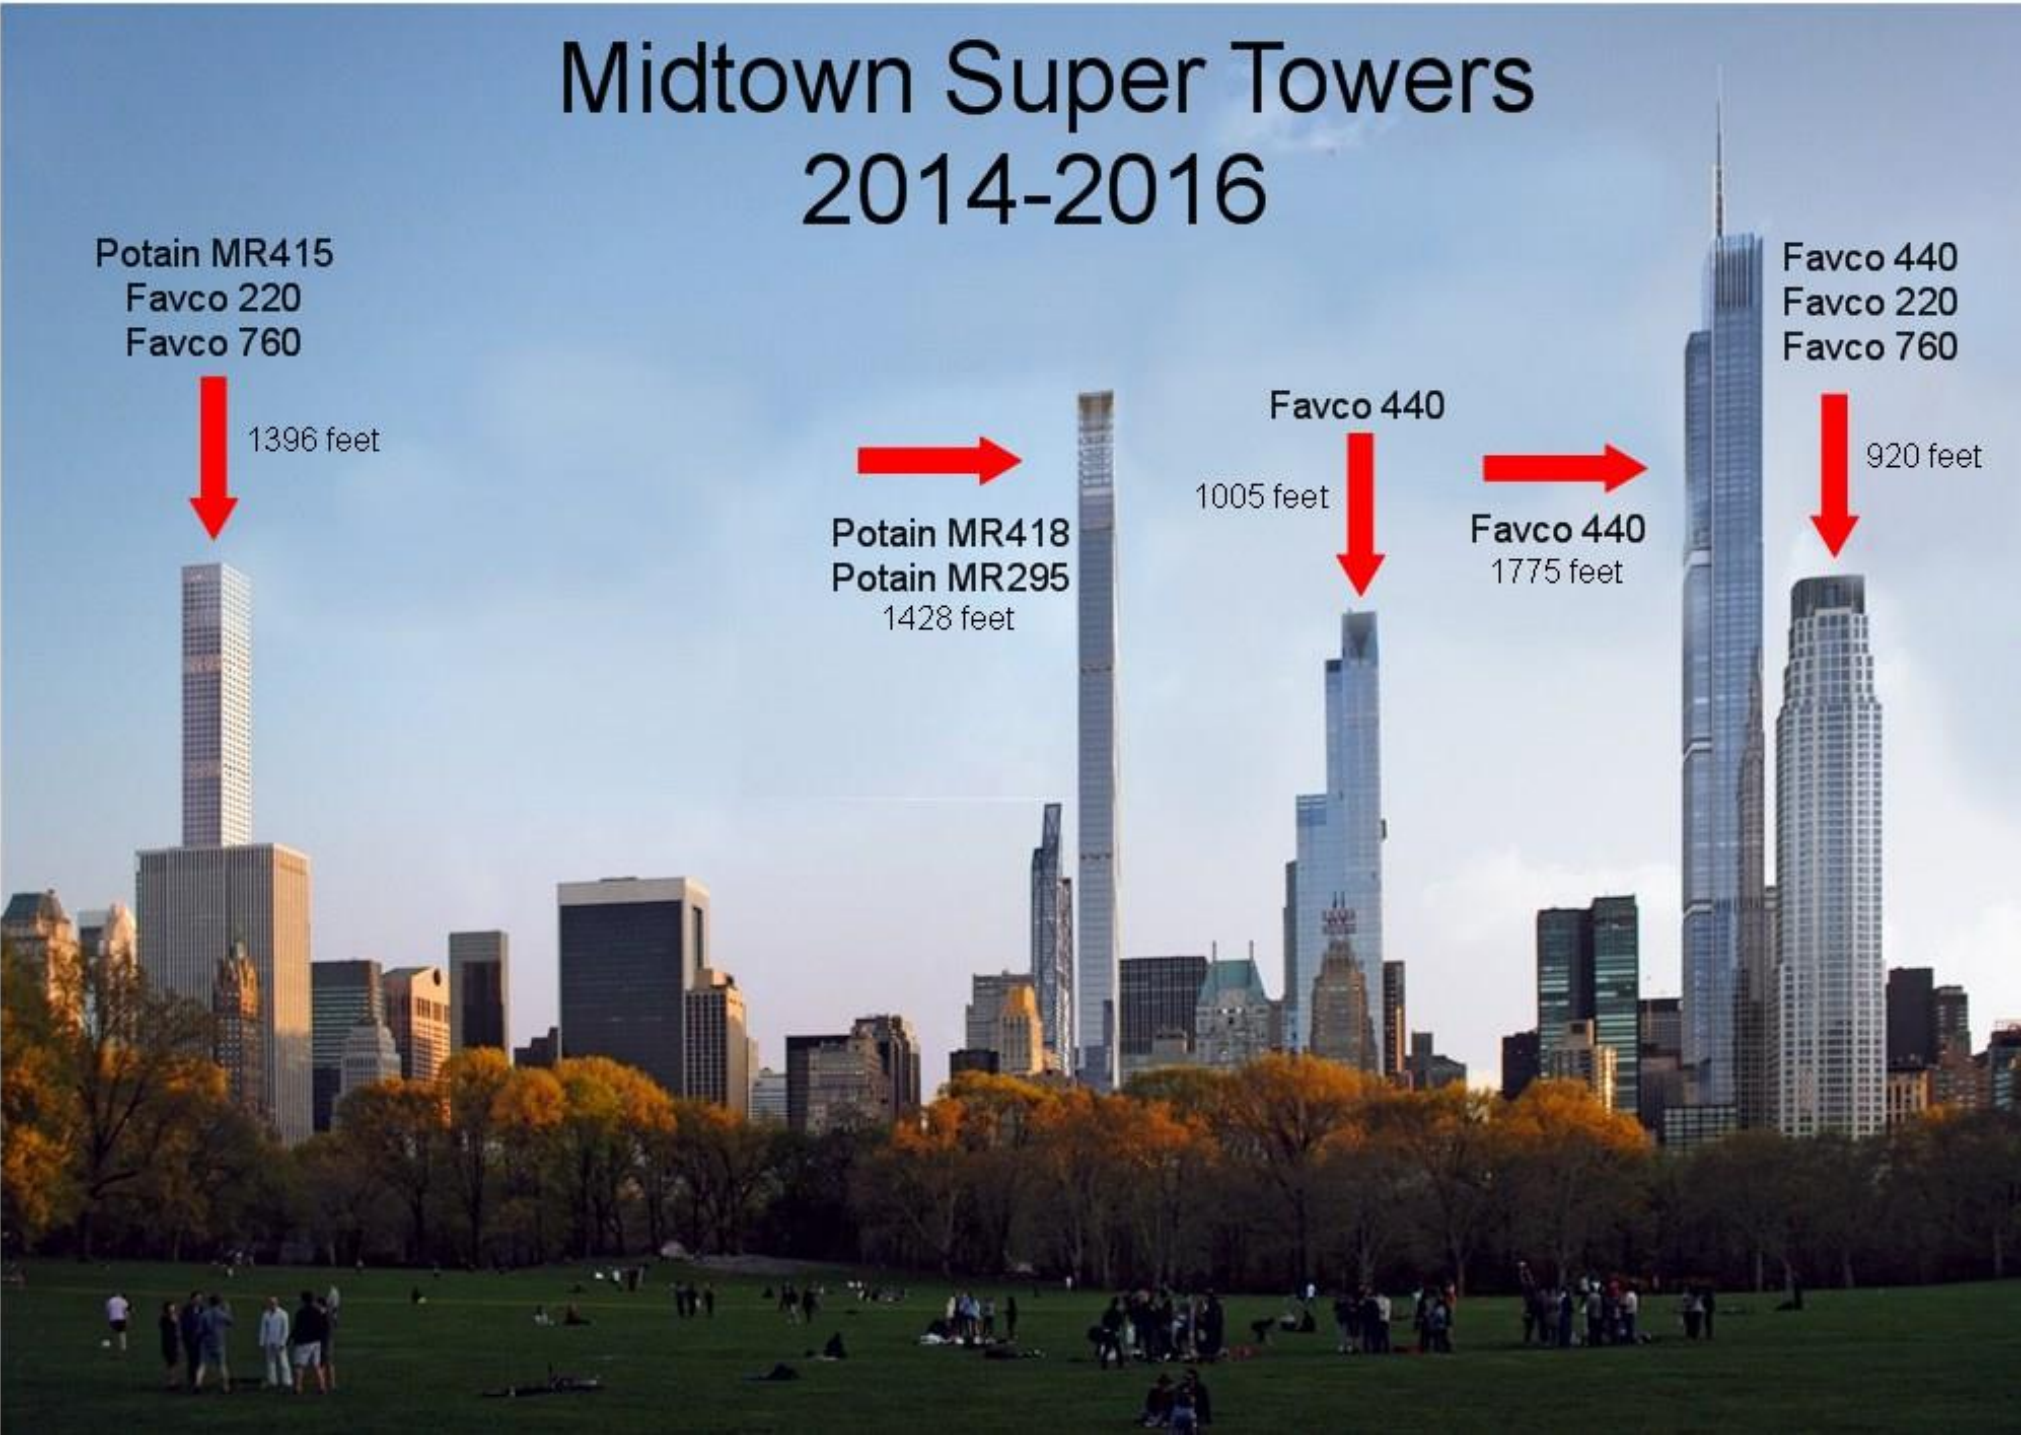

Midtown Super Towers 2014-2016

Potain MR415
Favco 220
Favco 760

1396 feet

Potain MR418
Potain MR295
1428 feet

Favco 440

1005 feet

Favco 440
1775 feet

Favco 440
Favco 220
Favco 760

920 feet

Favco 760's

Favco
440's

Hudson Yards
2018

TALLEST BUILDINGS 2015

9 OUT OF 10 ARE NOW LOCATED IN ASIA

FAVCO TOWER CRANE PROJECTS (*)

BY 2019 ALL 10 OF THE WORLDS TALLEST BUILDINGS WILL BE IN ASIA