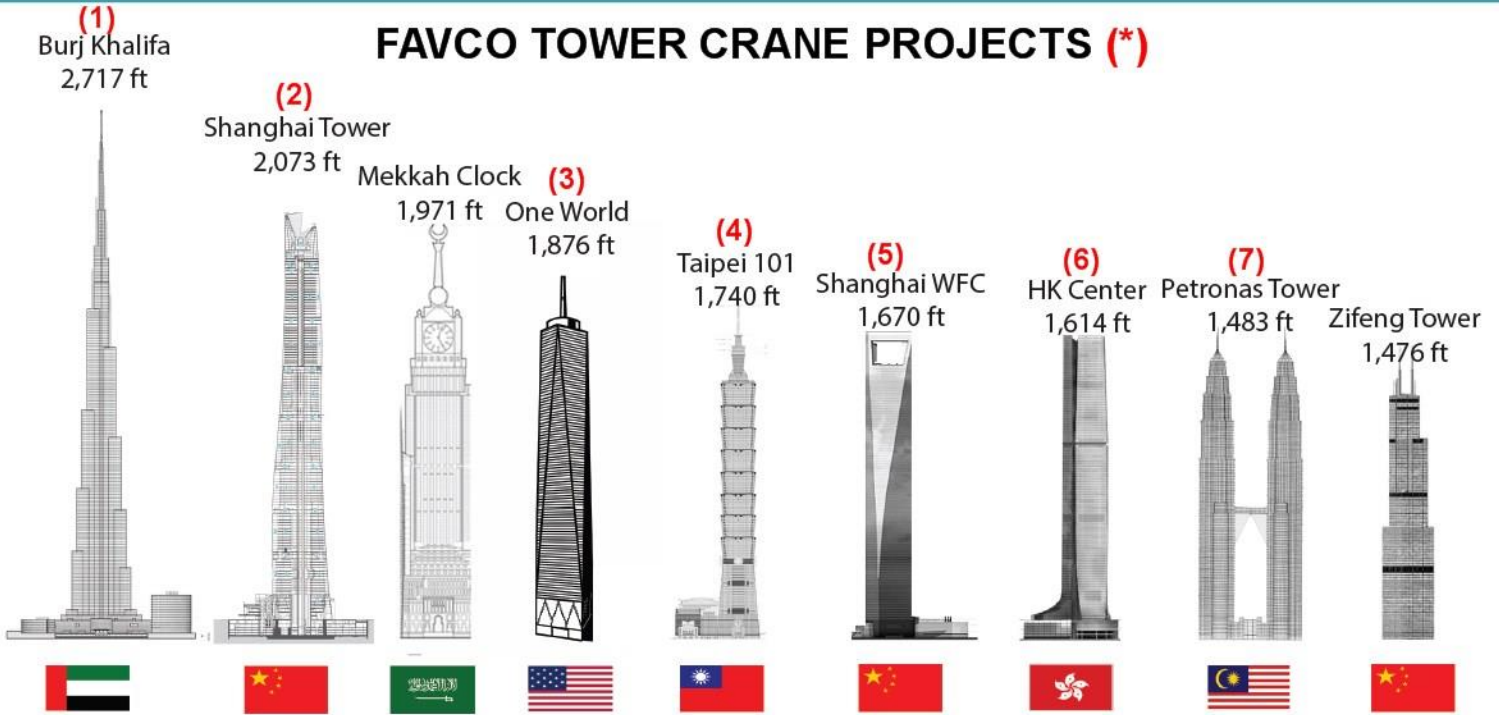

920 feet

Favco 760's

Favco
440's

Hudson Yards
2018

TALLEST BUILDINGS 2015

9 OUT OF 10 ARE NOW LOCATED IN ASIA

FAVCO TOWER CRANE PROJECTS (*)

BY 2019 ALL 10 OF THE WORLDS TALLEST BUILDINGS WILL BE IN ASIA